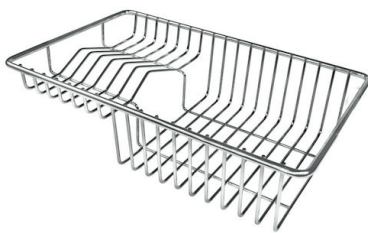

Stainless Steel dishes holder
8100 303

* only in combination with the accessory
8644 101