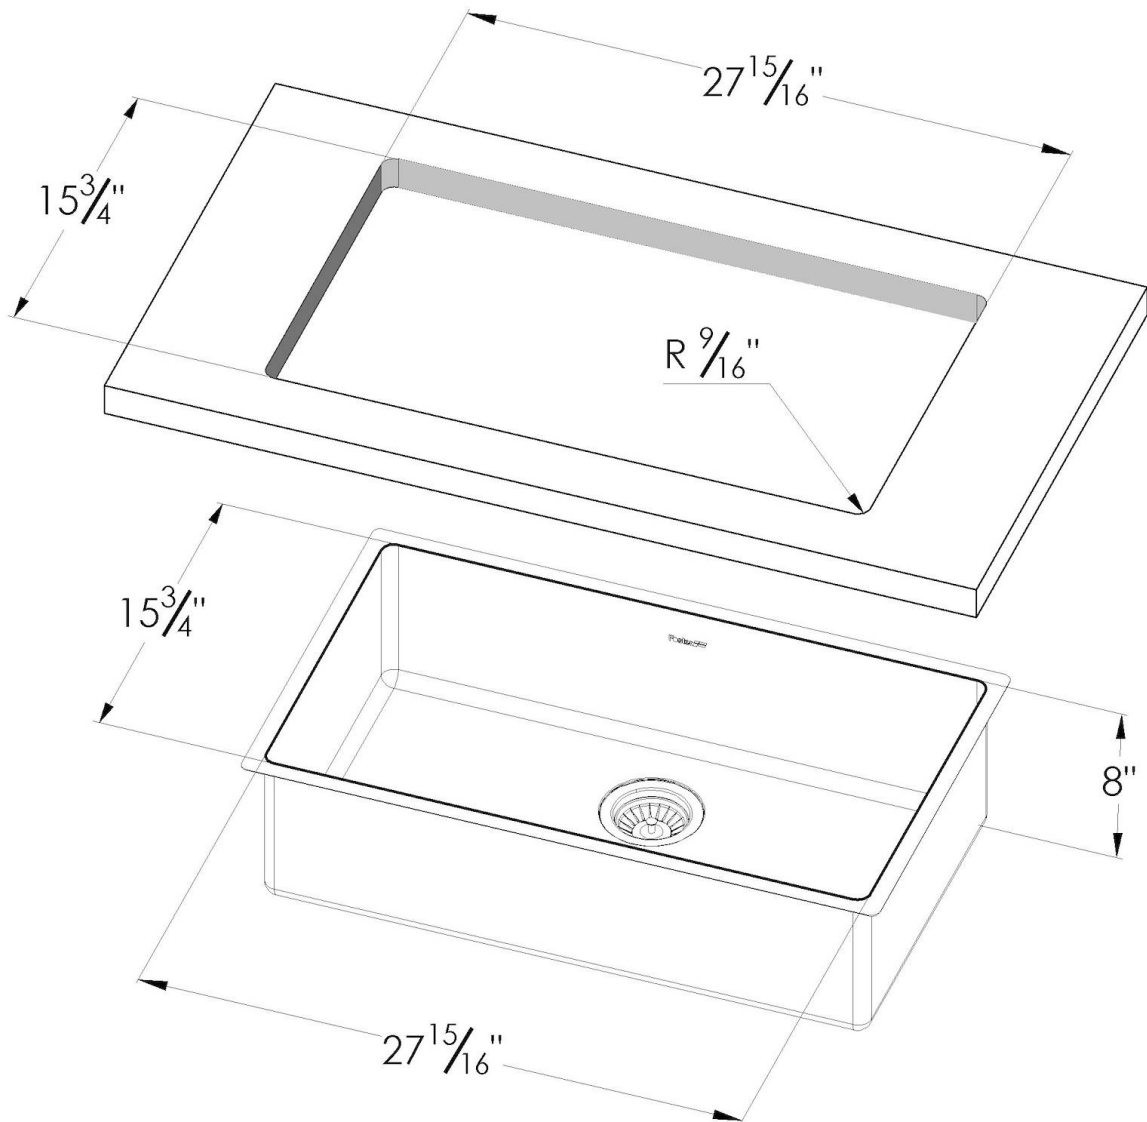

KE Sink Gold 30" x 17" – U/M

Kitchen Sinks

Code: 2157 869

PVD Gold
AISI 304 Stainless steel
Foster brushed
Undermount

DETAILS

Series	KE
Material	AISI 304 stainless steel
Texture	Foster brushed
Finish	PVD
Coloring	Gold
Edge/Installation Type	Undermount
Thickness	18 Gauge (1.2 mm)
Overall dimensions	29 1/2" x 17 5/16"

Bowl dimension 1 bowl 27 ¹⁵/₁₆" x 15 ³/₄"

Bowls depth 8"

Cut out 27 ¹⁵/₁₆" x 15 ³/₄"

Waste fitting type 3 ¹/₂" - with stainless steel basket

Underside Protected with heavy duty undercoating

Fixing system Undermount fixing kit (brass insert and clips)

Basket 3,5" waste fitting The drain is equipped with a large 3.5" drain, with the practical basket cap that prevents the discharge of solid parts.

High thickness 1.2 1.2 mm thick steel. A significant thickness, which guarantees the maximum sturdiness and durability.

Small radius Bowls with squared shapes with a modern design and an increased capacity, for a minimal aesthetics connected with an extreme practicality.

TECHNICAL DATA

GALLERY

OPTIONAL ACCESSORIES

Black grid
8100 653