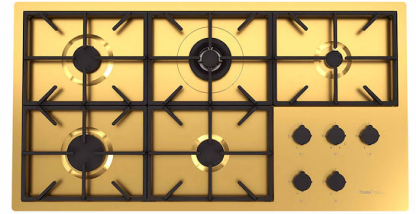

* only in combination with the accessory
8644 101

Twin Chopping Board
8644 101

Waste disposer throat PVD Gold
8669 049

White bowl
8153 100

RECOMMENDED PAIRINGS

Faucet Capri Gold
8467 905

Faucet Capri Gold | Satin finish
8467 109

Milano Cooktop Gold 5 burners
7638 909

Induction Cooktop 30"
7371 947